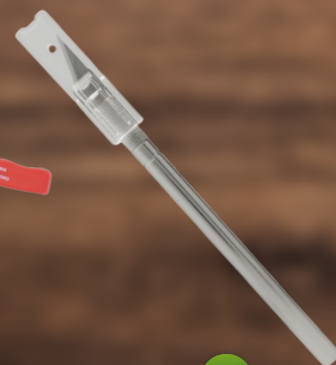

16

MT024094 Oblong 30 mm Leather Punch

17

MT023491 32 mm - English Point Strap End Punch

18

MT023575 Round Leather Rotary Punch

19

MT021890 Precision Craft Knife