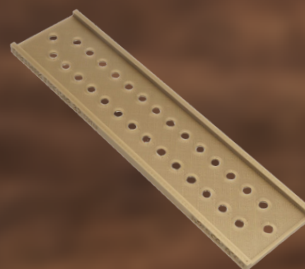

MT023575 Round Leather Rotary Punch

22

MT023502 Bronze Mould for Leather Lacing - 35 mm