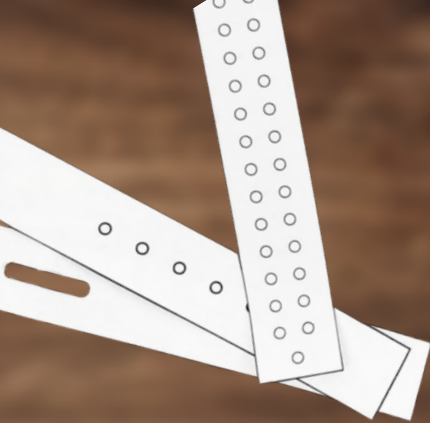

24

MT021840 Spindle Hand Press Anvil 12 mm

25

MT020977 Green 30 x 45 cm - Cutting Mat Self-Healing (A3 format)

26

MT021553 Stainless Steel Ruler 30 cm (12")

27

MT022861 Brushes for Crafting Projects - Set of 5